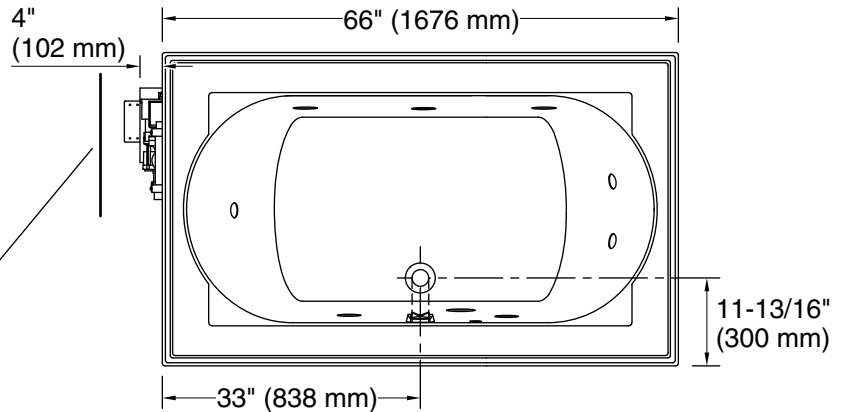

Blower Control Access  
20" (508 mm) W x 15" (381 mm) H

## Technical Information

All product dimensions are nominal.

Installation: Drop-in

Basin area, bottom: 42" x 27" (1067 mm x 686 mm)

Basin area, top: 54" x 30" (1372 mm x 762 mm)

Weight: 129 lbs (58.5 kg)

Minimum floor load: 44 lbs/ft<sup>2</sup> (214.8 kg/m<sup>2</sup>)