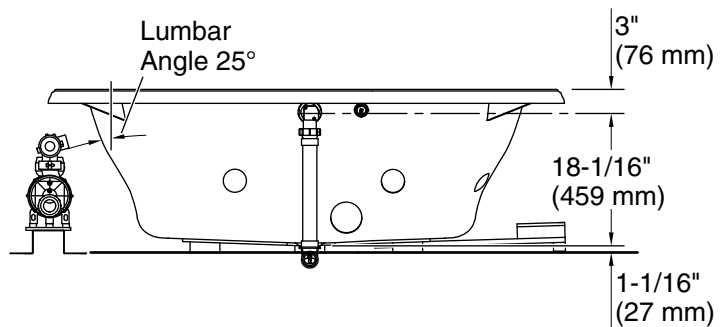

Blower Control Access  
20" (508 mm) W x 15" (381 mm) H

## Technical Information

All product dimensions are nominal.

Installation: Drop-in

Basin area, bottom: 42" x 27" (1067 mm x 686 mm)

Basin area, top: 54" x 30" (1372 mm x 762 mm)

Weight: 129 lbs (58.5 kg)

Minimum floor load: 44 lbs/ft<sup>2</sup> (214.8 kg/m<sup>2</sup>)