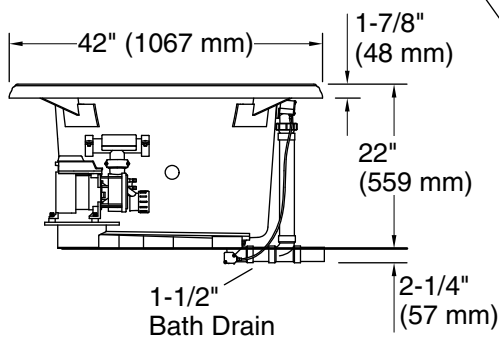

Blower Control Access  
20" (508 mm) W x 15" (381 mm) H

## Technical Information

All product dimensions are nominal.

Installation: Drop-in

Basin area, bottom: 42" x 27" (1067 mm x 686 mm)

Basin area, top: 54" x 30" (1372 mm x 762 mm)

Weight: 129 lbs (58.5 kg)

Minimum floor load: 44 lbs/ft<sup>2</sup> (214.8 kg/m<sup>2</sup>)