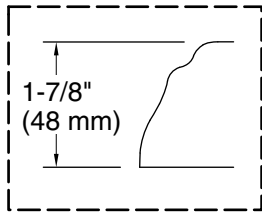

No change in measurements if connected with drain illustrated. (K-7161-AF)

Drop-in Rim Detail

Blower Control Access
20" (508 mm) W x 15" (381 mm) H